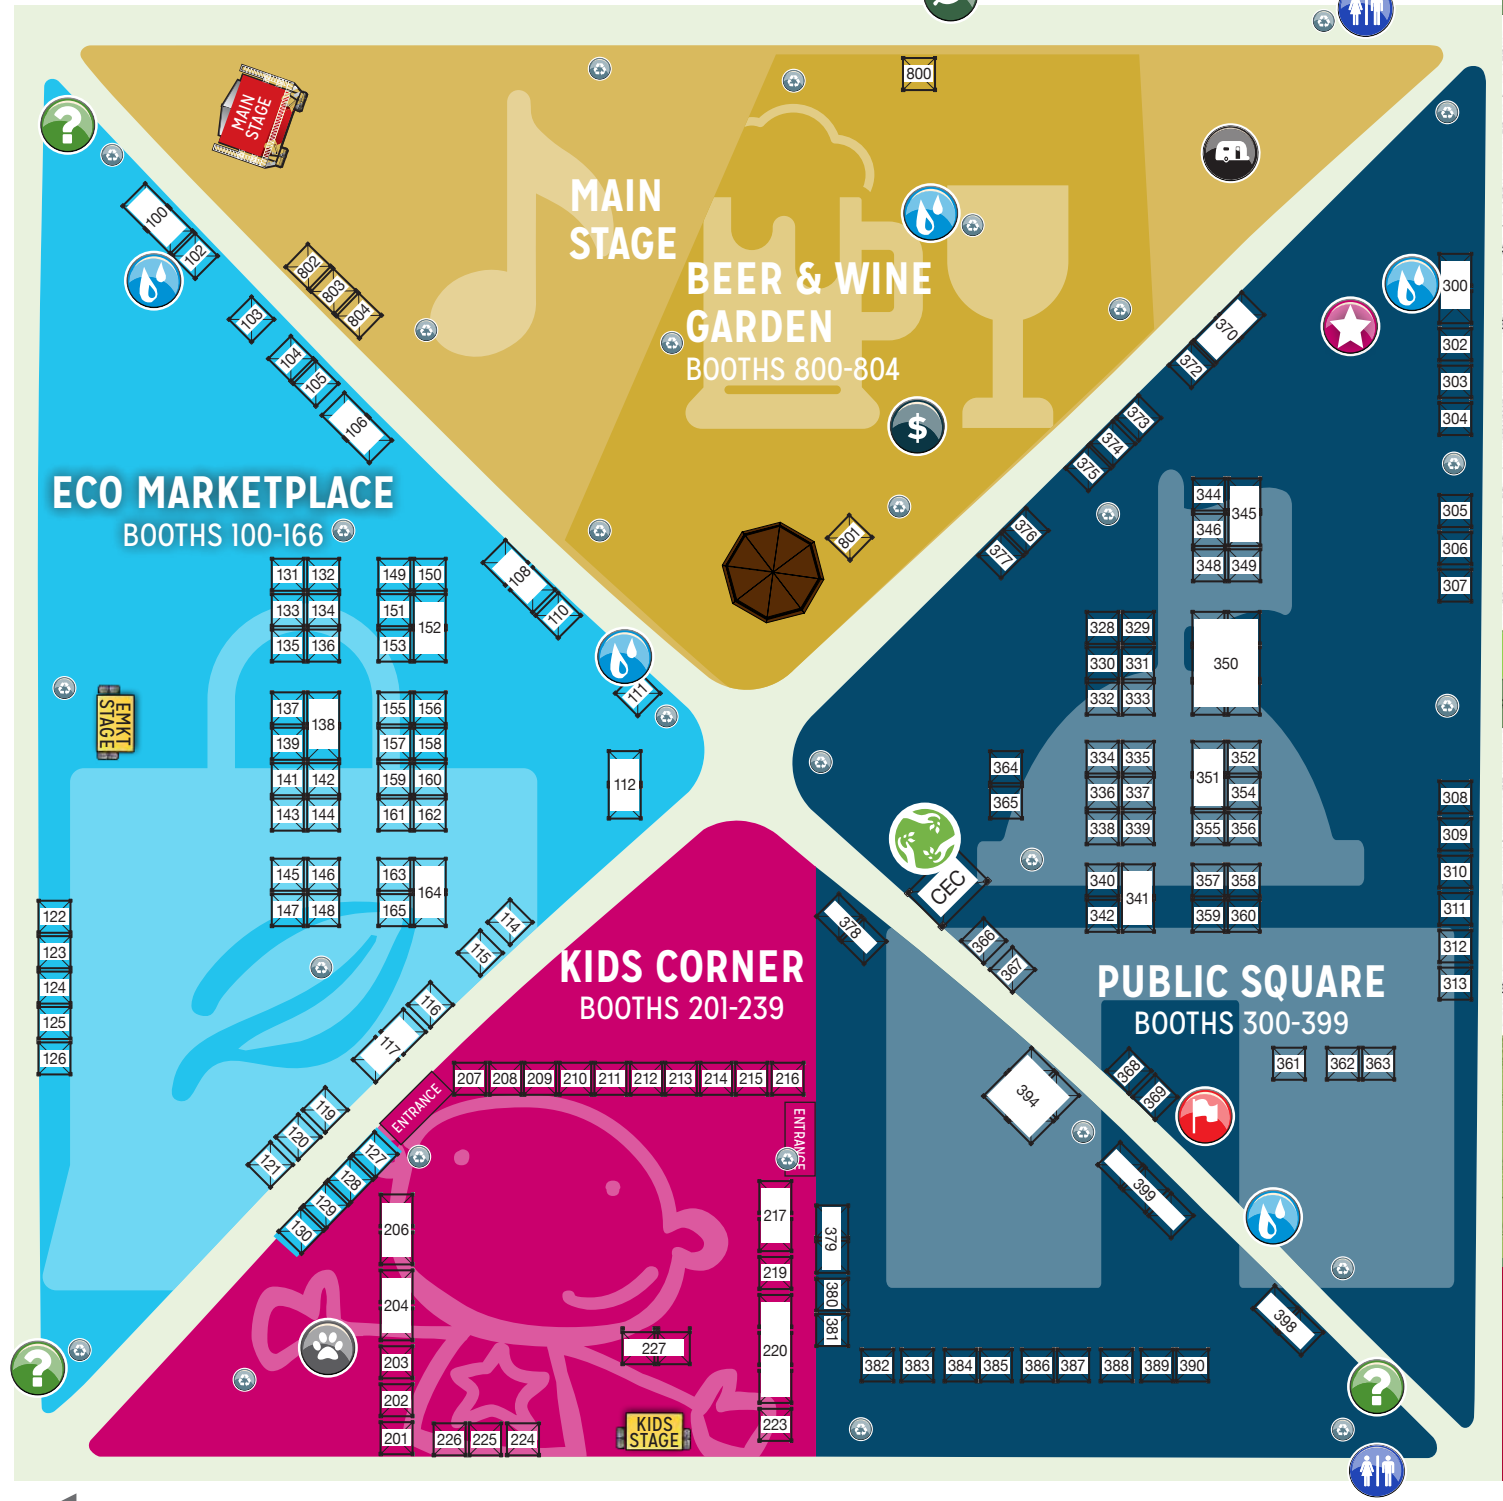

EAST MICHELTORENA STREET

ANACAPA STREET

GREEN CAR SHOW: RIDE & DRIVE

STREET CLOSED

SANTA BARBARA EARTH DAY FESTIVAL

-  ATM
-  BIO-DIESEL GENERATOR
-  CAR-FREE CHECK IN
-  CLIMBING TOWER
-  DOG ZONE
-  ELECTED OFFICIALS
-  FAMILY PASSPORT STOP
-  FESTIVAL HOST: COMMUNITY ENVIRONMENTAL COUNCIL
-  FIRST AID
-  INFO KIOSK
-  PRODUCTION TRAILER
-  RESTROOMS
-  VOLUNTEER CHECK-IN
-  WASTE STATION
-  WATER STATION

TO STATE STREET & BUS STOPS

STREET CLOSED

EAST SOLA STREET

GARDEN STREET